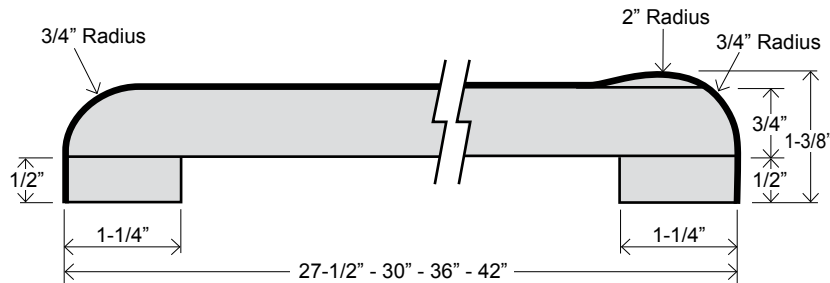

## FEATURES

- No-drip front nose, 1-3/8" thick
- 1/4" cove radius for easy cleaning
- Featuring 1" x 1" cove molding
- 3/8" MDF scribe for fitting out-of-square walls
- 1-1/4" front build-up for floating countertop installation
- Kitchen and vanity tops feature 3-3/4" backsplash
- 26" standard bars are no-drip both sides
- Wide bars are no-drip one side with 3/4" roll radius back side
- Flat deck tops have no-drip front nose, unfinished back side
- Available with narrow 5/8" front build-up for nesting on cabinet installation (as shown on last illustration). Available in kitchen and vanity tops only

**KITCHEN & VANITY TOP**  
 UFV 19  
 UFV 22-1/2  
 UFK 25

**BAR TOP**  
 UFB 26

**BAR TOP**  
 UFB 27-1/2  
 UFB 30  
 UFB 36  
 UFB 42

**NOTE: 12", 15", 18" bars available in Waterfall style.**

**FLAT DECK TOP**  
 UFF 22-1/2  
 UFF 25  
 UFF 26  
 UFF 27-1/2  
 UFF 30  
 UFF 36  
 UFF 42