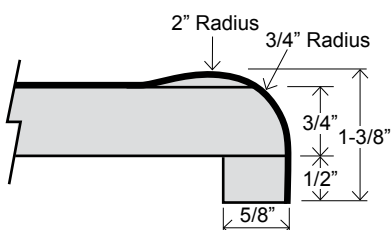

## FEATURES

- No-drip front nose, 1-3/8" thick
- 1/4" cove radius for easy cleaning
- Featuring 1" x 1" cove molding
- 3/8" MDF scribe for fitting out-of-square walls
- 1-1/4" front build-up for floating countertop installation
- Kitchen and vanity tops feature 3-3/4" backsplash
- 26" standard bars are no-drip both sides
- Wide bars are no-drip one side with 3/4" roll radius back side
- Flat deck tops have no-drip front nose, unfinished back side
- Available with narrow 5/8" front build-up for nesting on cabinet installation (as shown on last illustration). Available in kitchen and vanity tops only

**KITCHEN & VANITY TOP**  
 UFV 19  
 UFV 22-1/2  
 UFK 25

**BAR TOP**  
 UFB 26

**BAR TOP**  
 UFB 27-1/2  
 UFB 30  
 UFB 36  
 UFB 42

**NOTE: 12", 15", 18" bars available in Waterfall style.**

**FLAT DECK TOP**  
 UFF 22-1/2  
 UFF 25  
 UFF 26  
 UFF 27-1/2  
 UFF 30  
 UFF 36  
 UFF 42