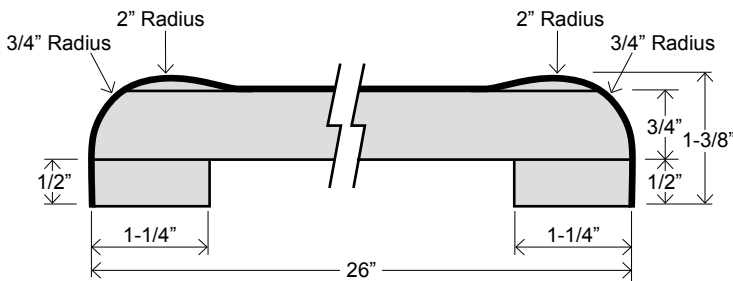

BAR TOP
UFB 26