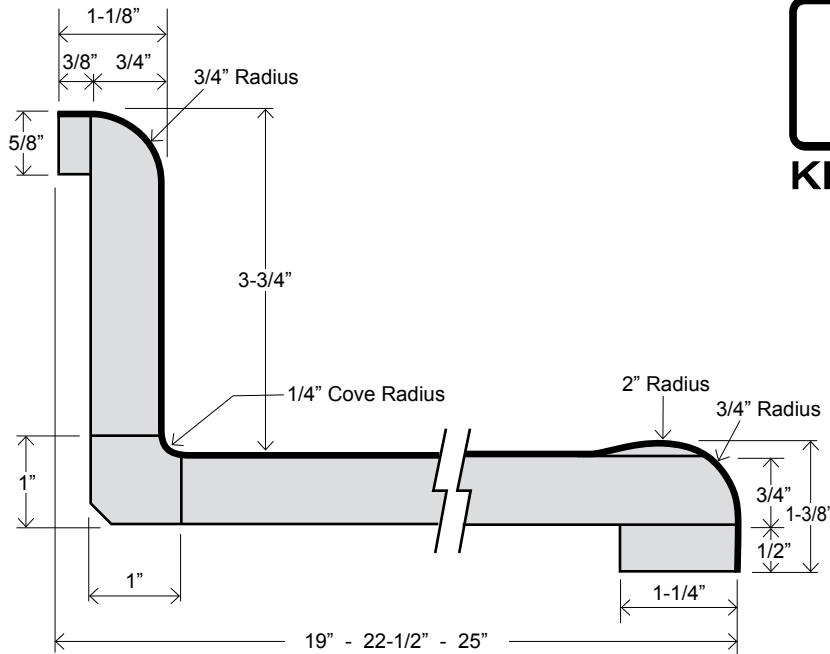

## FEATURES

- No-drip front nose, 1-3/8" thick
- 1/4" cove radius for easy cleaning
- Featuring 1" x 1" cove molding
- 3/8" MDF scribe for fitting out-of-square walls
- 1-1/4" front build-up for floating countertop installation
- Kitchen and vanity tops feature 3-3/4" backsplash
- 26" standard bars are no-drip both sides
- Wide bars are no-drip one side with 3/4" roll radius back side
- Flat deck tops have no-drip front nose, unfinished back side
- Available with narrow 5/8" front build-up for nesting on cabinet installation (as shown on last illustration). Available in kitchen and vanity tops only