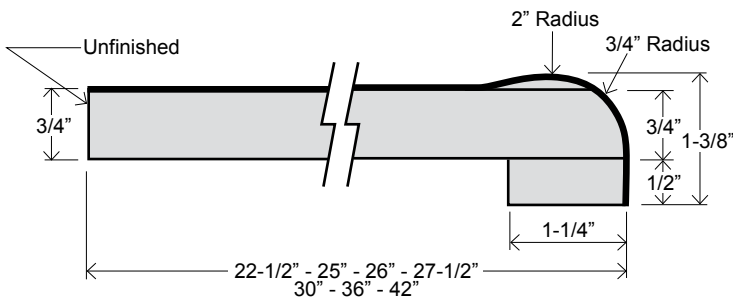

## FEATURES

- No-drip front nose, 1-3/8" thick
- 1/4" cove radius for easy cleaning
- Featuring 1" x 1" cove molding
- 3/8" MDF scribe for fitting out-of-square walls
- 1-1/4" front build-up for floating countertop installation
- Kitchen and vanity tops feature 3-3/4" backsplash
- 26" standard bars are no-drip both sides
- Wide bars are no-drip one side with 3/4" roll radius back side
- Flat deck tops have no-drip front nose, unfinished back side
- Available with narrow 5/8" front build-up for nesting on cabinet installation (as shown on last illustration). Available in kitchen and vanity tops only

**KITCHEN & VANITY TOP**  
 UFV 19  
 UFV 22-1/2  
 UFK 25

**BAR TOP**  
 UFB 26

**BAR TOP**  
 UFB 27-1/2  
 UFB 30  
 UFB 36  
 UFB 42

**NOTE: 12", 15", 18" bars available in Waterfall style.**

**FLAT DECK TOP**  
 UFF 22-1/2  
 UFF 25  
 UFF 26  
 UFF 27-1/2  
 UFF 30  
 UFF 36  
 UFF 42